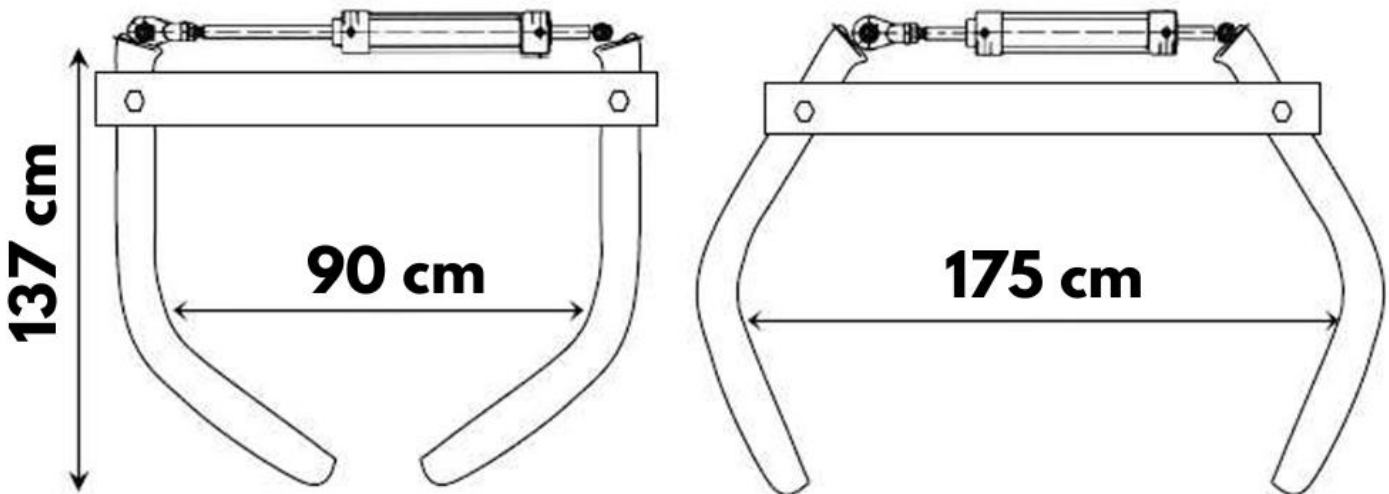

DATASHEET – DIMENSIONS

Weight:	150 kg
Max. load:	1000 kg
Width in closed position:	90 cm
Width in open position:	175 cm
Connection:	EURO
Hoses length:	2,5 m